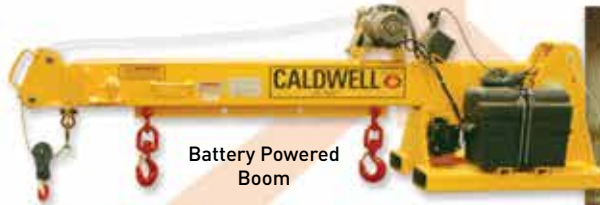

TRANSFORM THE LIFT WITH CALDWELL

Scan for detailed information

Battery Powered Boom

Fork Lift Grab

Fork Lift Beam

Extended Boom

Pivot Boom

Telescopic Boom

Transform your fork lift truck into a real lifting machine!

From booms to lifting beams and everything in-between each Caldwell attachment provides you with multiple lifting features that will fit your material handling needs. Caldwell's goal is to manufacture high quality, long lasting lifting products that will safely increase productivity and reduce costs. For custom applications our engineers provide you with innovative solutions all with the economy of a standard product. Contact 800-628-4263 for customer service.