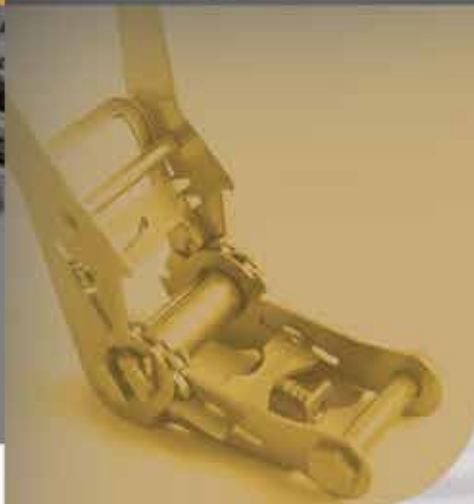

Houston Distribution Center

6247 Navigation Boulevard Houston, Texas 77011
(713) 861-4280 Fax • info@elitesalesinc.com

www.elitesalesinc.com

Since 1973

DRAHTSEILWERK
Vom Hafe Group

**WIRE ROPE
CHAIN
CABLE
STRAND
HARDWARE
TIE DOWN HARDWARE**