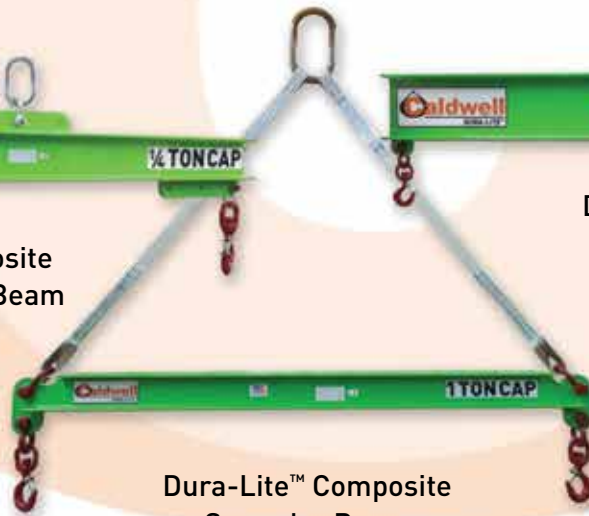

GET THE **JOB DONE** WITH **CALDWELL**

Fork Booms

Battery Beams

Fork Beams

Drum Handling

Dura-Lite™ Composite Adjustable Lifting Beam

Dura-Lite™ Composite Lifting Beam

Dura-Lite™ Composite Spreader Beam

Watch The Video

Caldwell's Dura-Lite™ Technology supports U.S. Navy's Triton Drone Testing

DURA-LITE™ Beams are light weight, yet strong enough for your toughest lifting jobs! Our **DURA-LITE™** products are constructed using the latest composite and bonding technology providing a high strength to weight ratio.