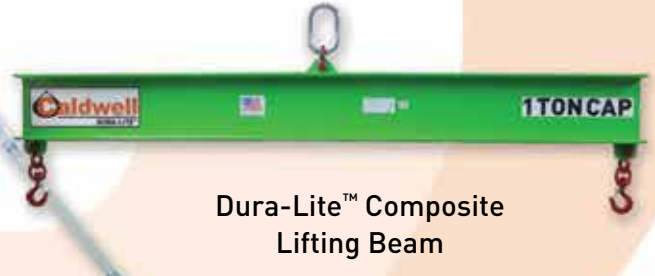

GET THE **JOB DONE** WITH **CALDWELL**

Fork Booms

Battery Beams

Fork Beams

Drum Handling

Dura-Lite™ Composite Adjustable Lifting Beam

Dura-Lite™ Composite Lifting Beam

Dura-Lite™ Composite Spreader Beam

Watch The Video

Caldwell's Dura-Lite™ Technology supports U.S. Navy's Triton Drone Testing

DURA-LITE™ Beams are light weight, yet strong enough for your toughest lifting jobs! Our **DURA-LITE™** products are constructed using the latest composite and bonding technology providing a high strength to weight ratio.