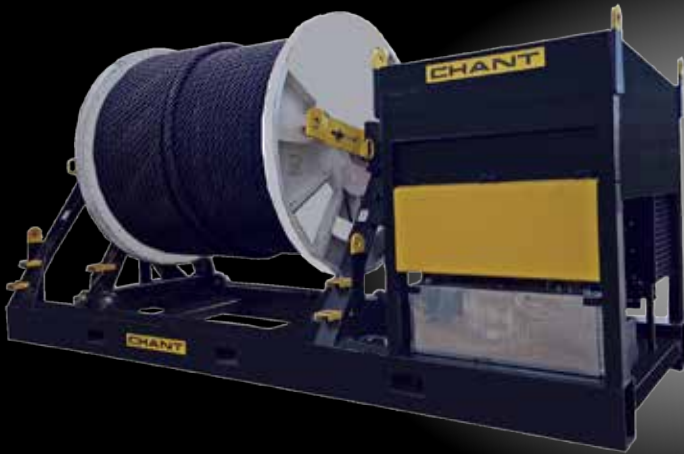

# Your Trusted Partner For Testing Machines

We Manufacture or Distribute Every Type of Machinery Used in a Rigging Shop

**HORIZONTAL & VERTICAL TEST BEDS • WIRE ROPE GRIPS  
REELING MACHINES • ROUND SLING MACHINES  
LOAD CELLS • LOAD MONITORING EQUIPMENT  
CALIBRATION & SERVICE • UPGRADES & REFURBISHMENTS**

## THE 2000T SWAGER WITH RIGGING DEVICE

- Safer
- Adds more efficiency
- Clever rigging options

**SWAGERS | DIES | FERRULES | CUTTING MACHINES | HAND TOOLS  
COILING MACHINES | ANNEALING MACHINES | TEST BEDS**