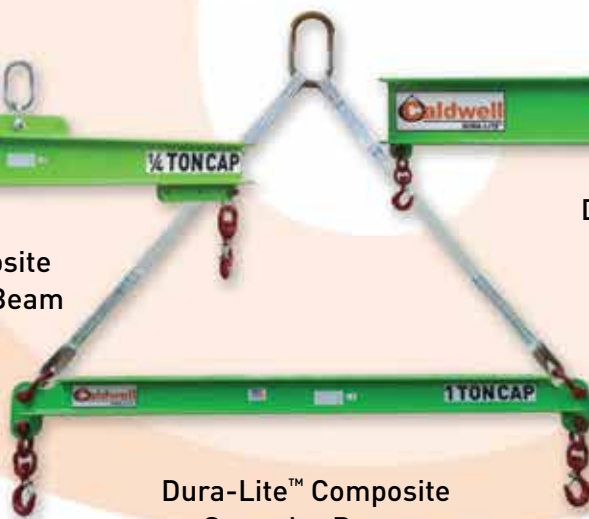

# GET THE **JOB DONE** WITH **CALDWELL**

Fork Booms

Battery Beams

Fork Beams

Drum Handling

Dura-Lite™ Composite Adjustable Lifting Beam

Dura-Lite™ Composite Lifting Beam

Dura-Lite™ Composite Spreader Beam

Watch  
The Video

Caldwell's Dura-Lite™ Technology supports U.S. Navy's Triton Drone Testing

**DURA-LITE™ Beams** are light weight, yet strong enough for your toughest lifting jobs! Our **DURA-LITE™** products are constructed using the latest composite and bonding technology providing a high strength to weight ratio.