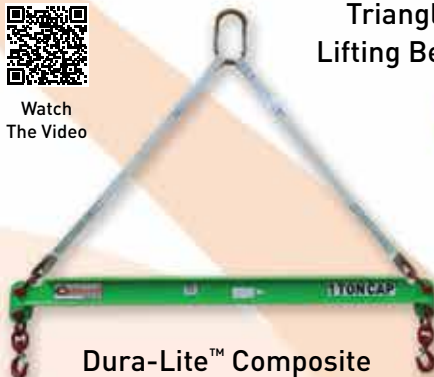

QUALITY LIFTING SOLUTIONS GUARANTEED

Dura-Lite™ Composite Adjustable Lifting Beam

Watch The Video

Dura-Lite™ Composite Lifting Beam

Dura-Lite™ Composite Spreader Beam

Shackle Style Triangle Lifting Beam

Bail Style Triangle Lifting Beam

Load Hooks

Rig-Release®

Beam End Fittings and Pipe Coupler System

Reel Lifter

Beam Web Clamp

Adjustable Lifting Grab

Watch The Video

On the job at Florida's Orlando International Airport